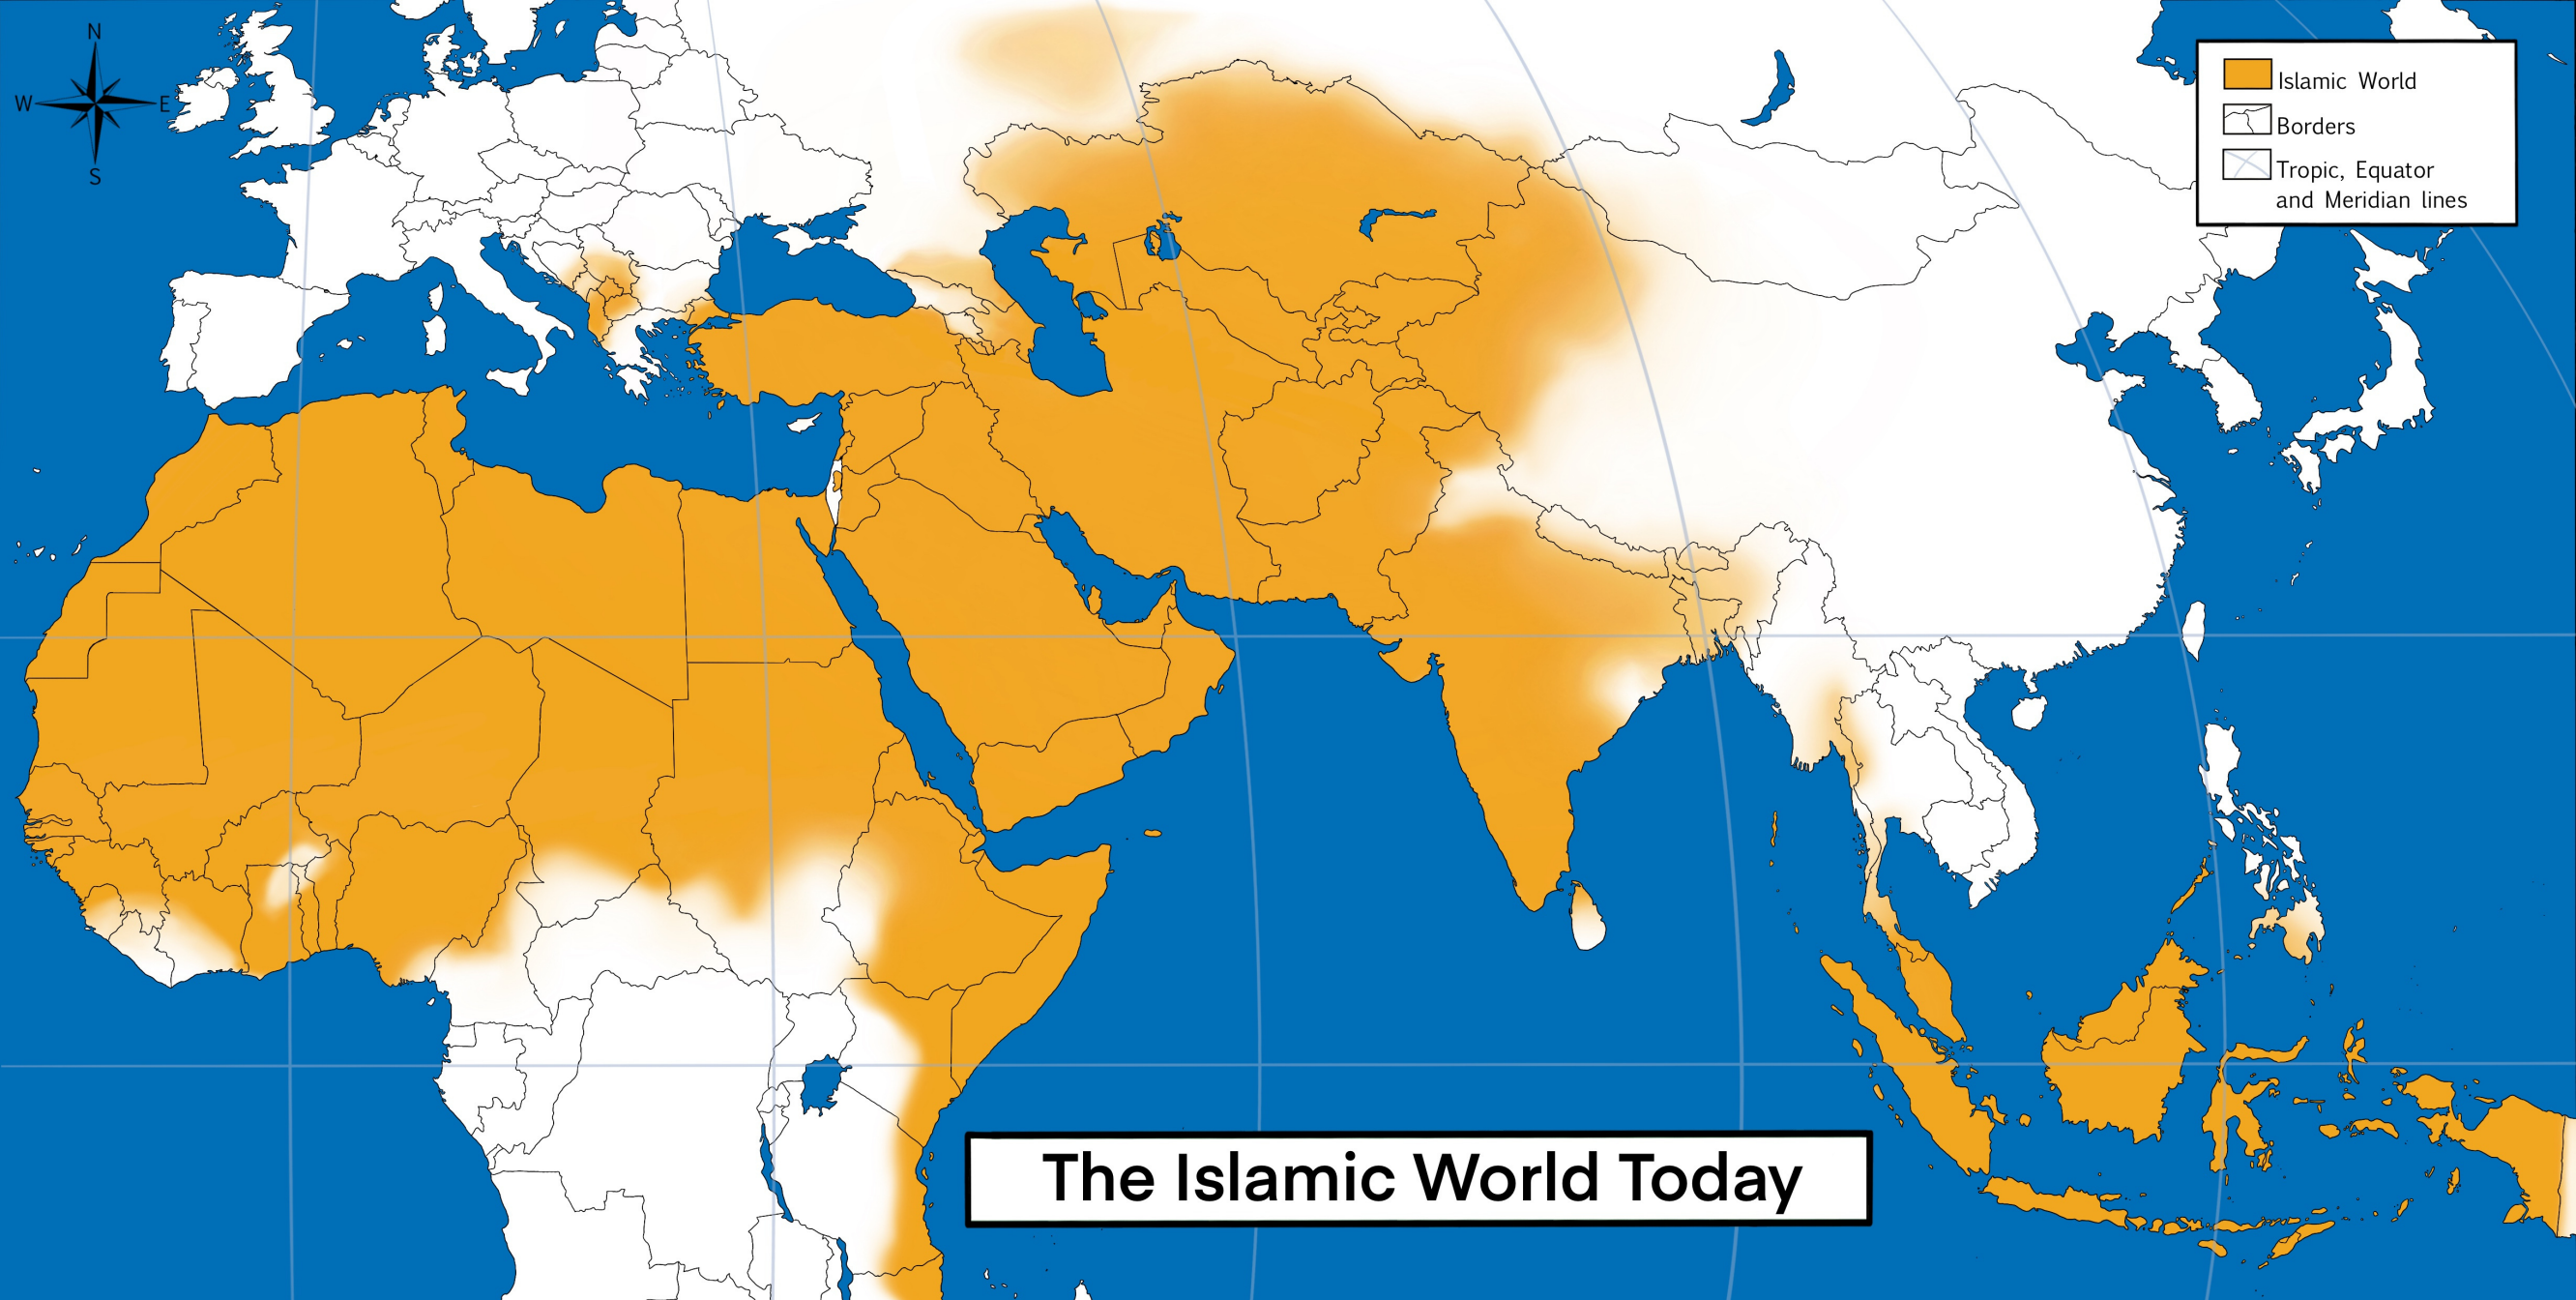

A Century of Islamic Expansion

750 CE
132/3 AH

Mountains	Islamic World
Deserts	Cities

Centres of Scientific Learning

850 CE
235/6 AH

Mountains	Islamic World
Deserts	Cities

Artistic Unity in the Islamic World

1000 CE
390/1 AH

Scientific and Artistic Achievements

1220 CE
616/7 AH

The Influence of Islamic Culture

1300 CE
699/700 AH

Moving Frontiers

1453 CE
857/8 AH

New Centres of Craftsmanship

1550 CE
957/8 AH

Working for the Rulers

1650 CE
1060/1 AH

 Mountains	 Islamic World
 Deserts	 Cities

Global Exchanges

1750 CE
1163/2 AH

European Colonisation

1880 CE
1297/8 AH

Mountains	Islamic World
Deserts	Cities
Colonised regions	

© History of Science Museum, University of Oxford
Artist: Mathilde Daussy-Renaudin

The Islamic World Today